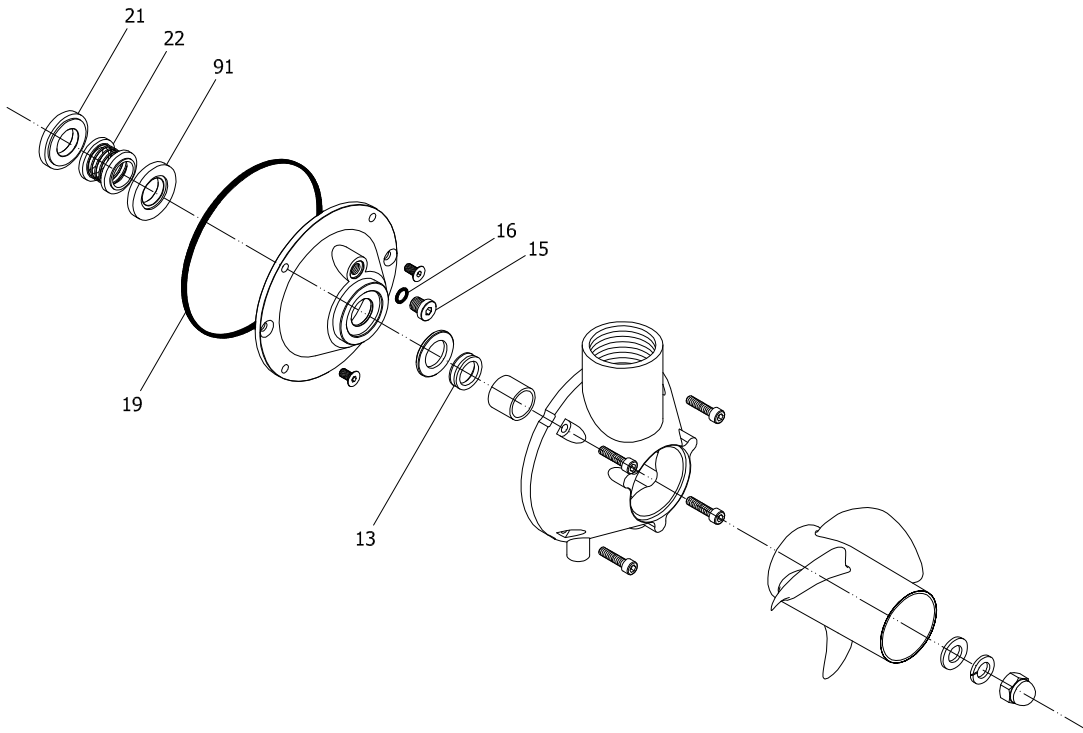

A0GALMA1PRT00 QUICK MAINTENANCE KIT STORMIX PRT 3Hp / 4 Hp